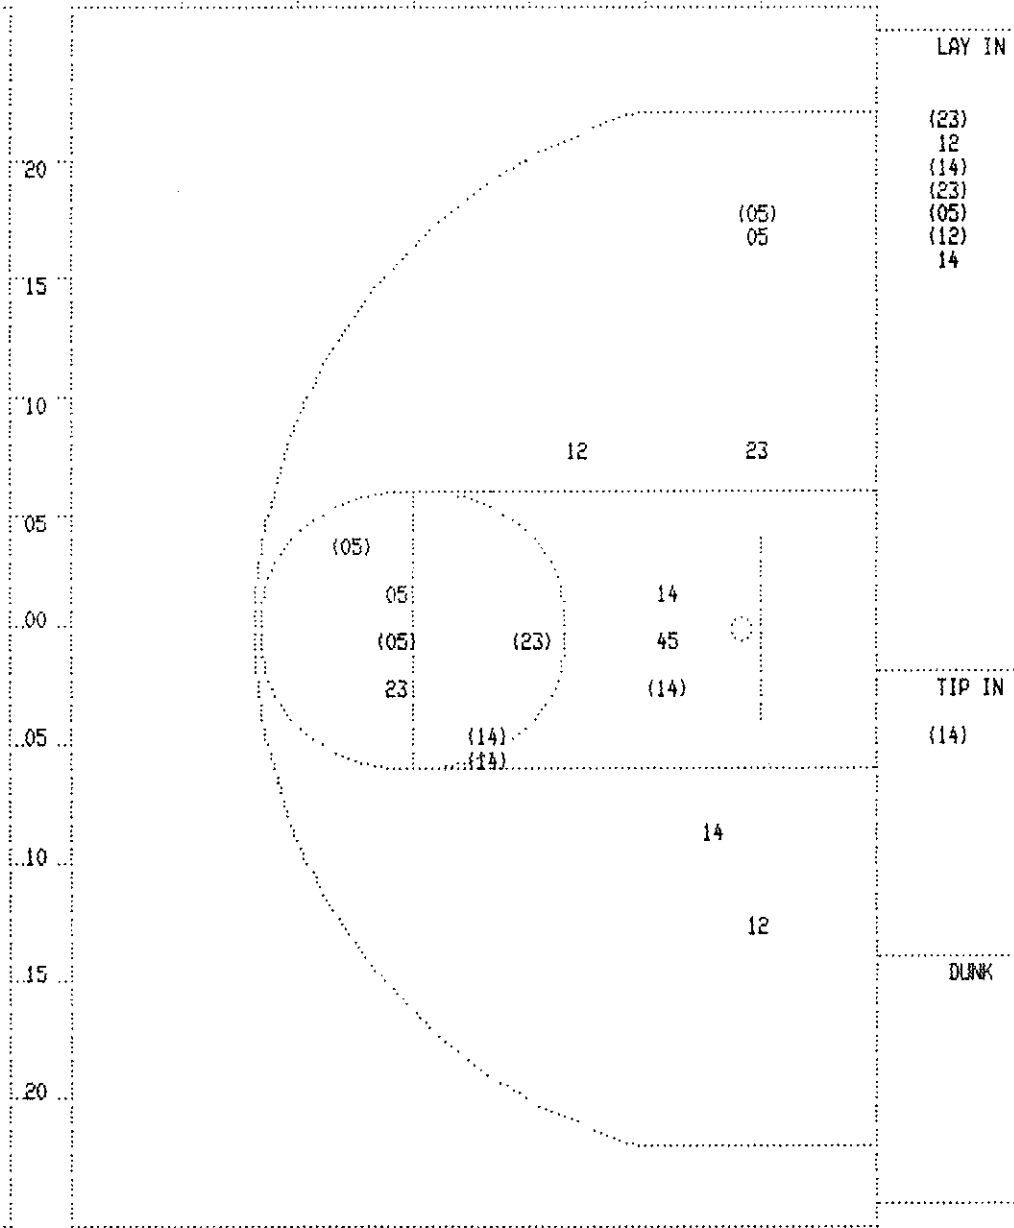

Ballard			
Player		Player	Player
11 - McDuffie,	2 / 3 66.6%	34 - Baxter, Ma	2 / 3 66.6%
21 - Martin, Ke	5 / 6 83.3%		
45 - Gathright,	0 / 1 0.0%		
10 - Bell, Mark	3 / 5 60.0%		
20 - Houston, A	4 / 8 50.0%		
Layups	1-9 Ft	10-15 Ft	Over 15 Ft 3 Pointers Total
1 / 2	1 / 2	5 / 9	9 / 13 16 / 26
50.0%	50.0%	55.6%	69.2% 61.5%

Apollo			
Player		Player	Player
14 - Williams,	5 / 8 62.5%		
23 - Thompson,	3 / 5 60.0%		
45 - Beehr, Zan	0 / 1 0.0%		
05 - Leachman,	4 / 6 66.6%		
12 - Johnson, A	1 / 4 25.0%		
Layups	1-9 Ft	10-15 Ft	Over 15 Ft 3 Pointers Total
6 / 8	2 / 6	3 / 7	2 / 3 13 / 24
75.0%	33.3%	42.9%	66.7% 54.2%