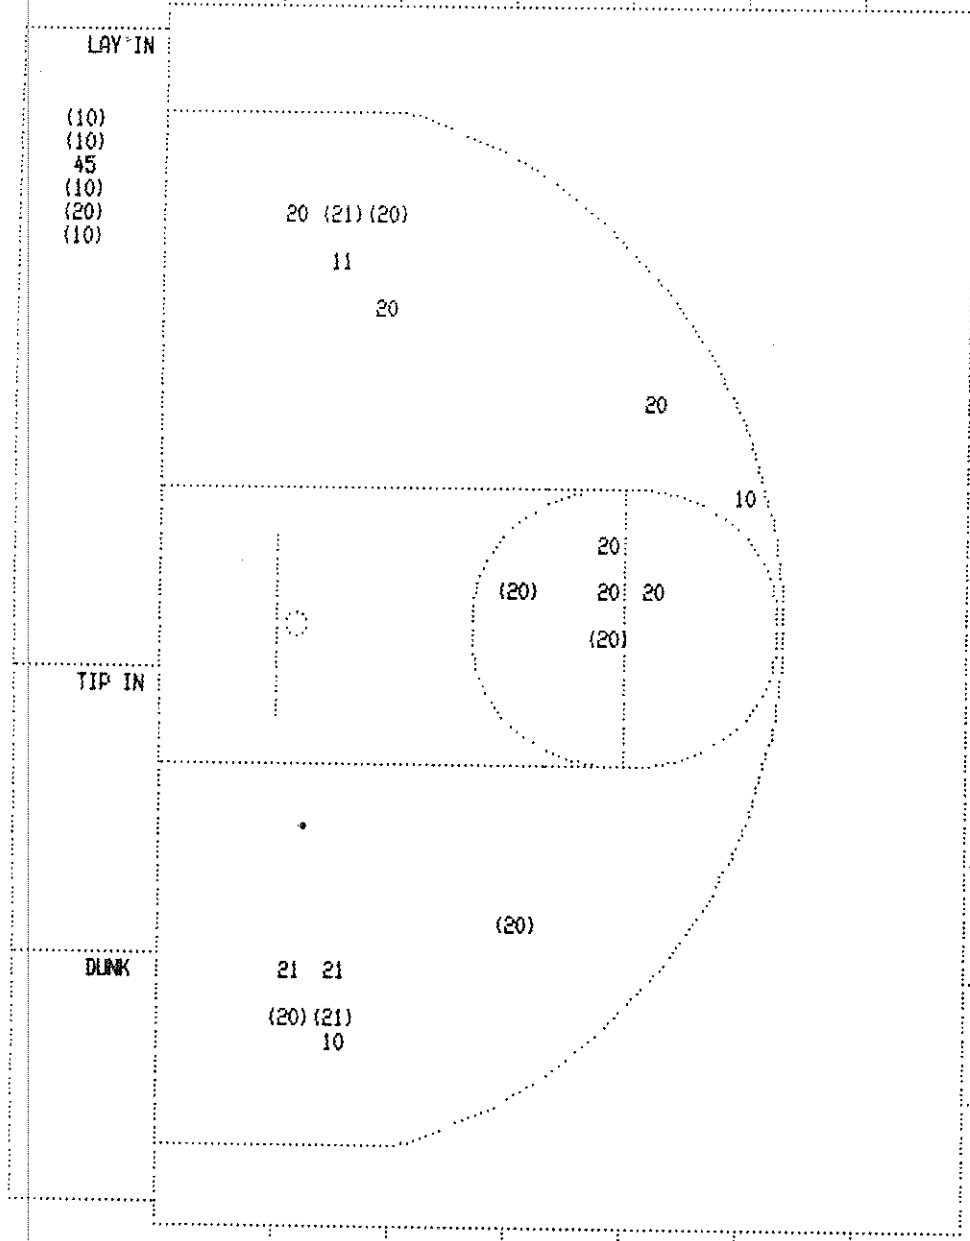

Player	Player	Player	Player	Player	Player
1 - McDuffie, 0/1 0.0%	1 - Martin, Ke 2/4 50.0%	5 - Gathright, 0/1 0.0%	0 - Bell, Mark 4/6 66.6%	0 - Houston, A 6/12 50.0%	
Layups 1-9 Ft 10-15 Ft Over 15 Ft 3 Pointers Total					
5 / 6 1 / 1 2 / 8 4 / 9 12 / 24					
83.3% 100.0% 25.0% 44.4% 50.0%