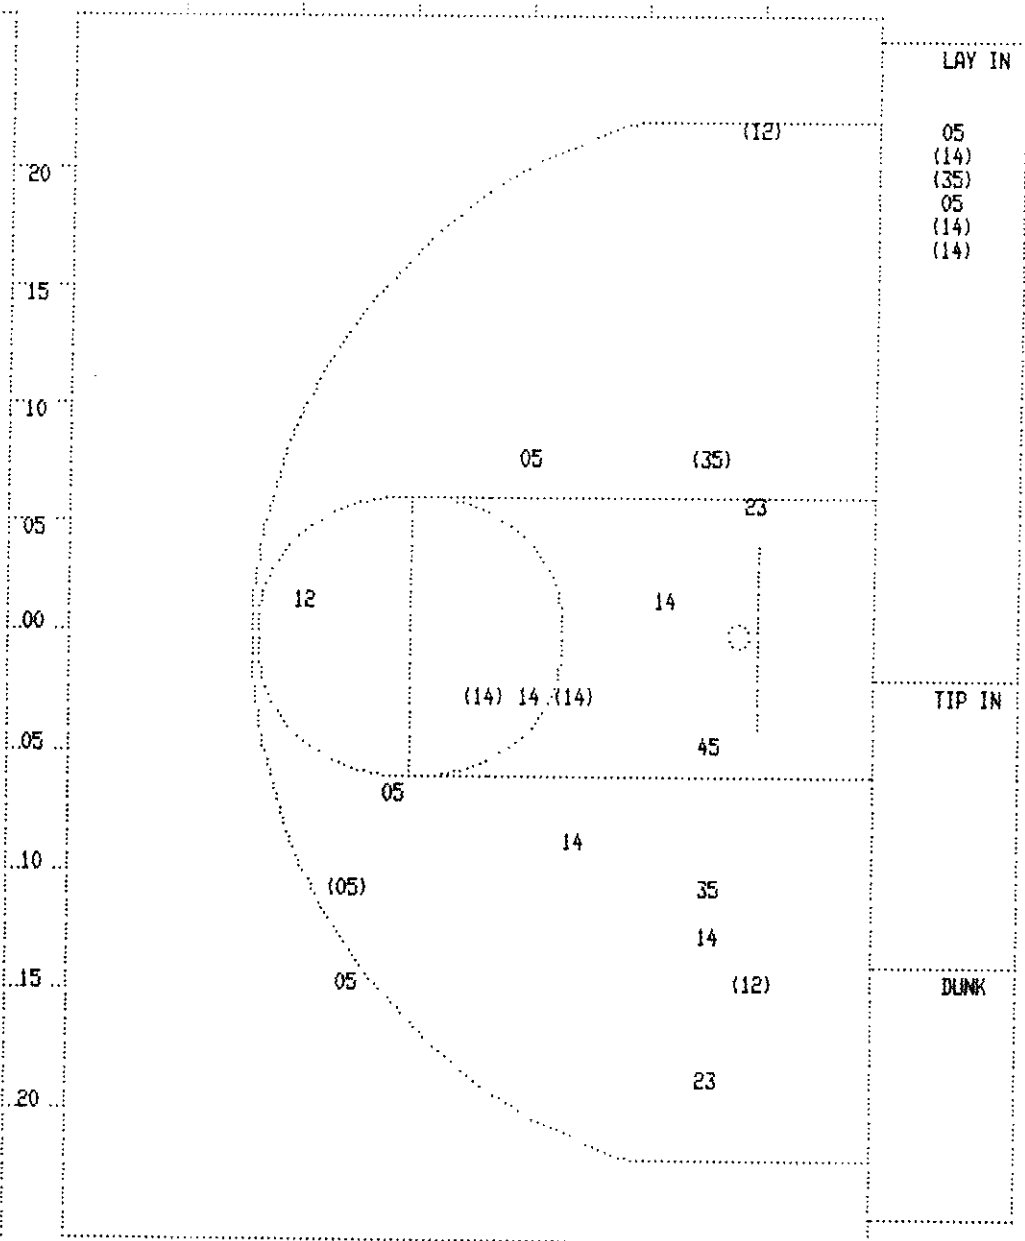

Player	Player	Player	Player	Player	Player
1 - McDuffie, 0/1 0.0%	1 - Martin, Ke 2/4 50.0%	5 - Gathright, 0/1 0.0%	0 - Bell, Mark 4/6 66.6%	0 - Houston, A 6/12 50.0%	
Layups 1-9 Ft 10-15 Ft Over 15 Ft 3 Pointers Total					
5 / 6 1 / 1 2 / 8 4 / 9 12 / 24					
83.3% 100.0% 25.0% 44.4% 50.0%					