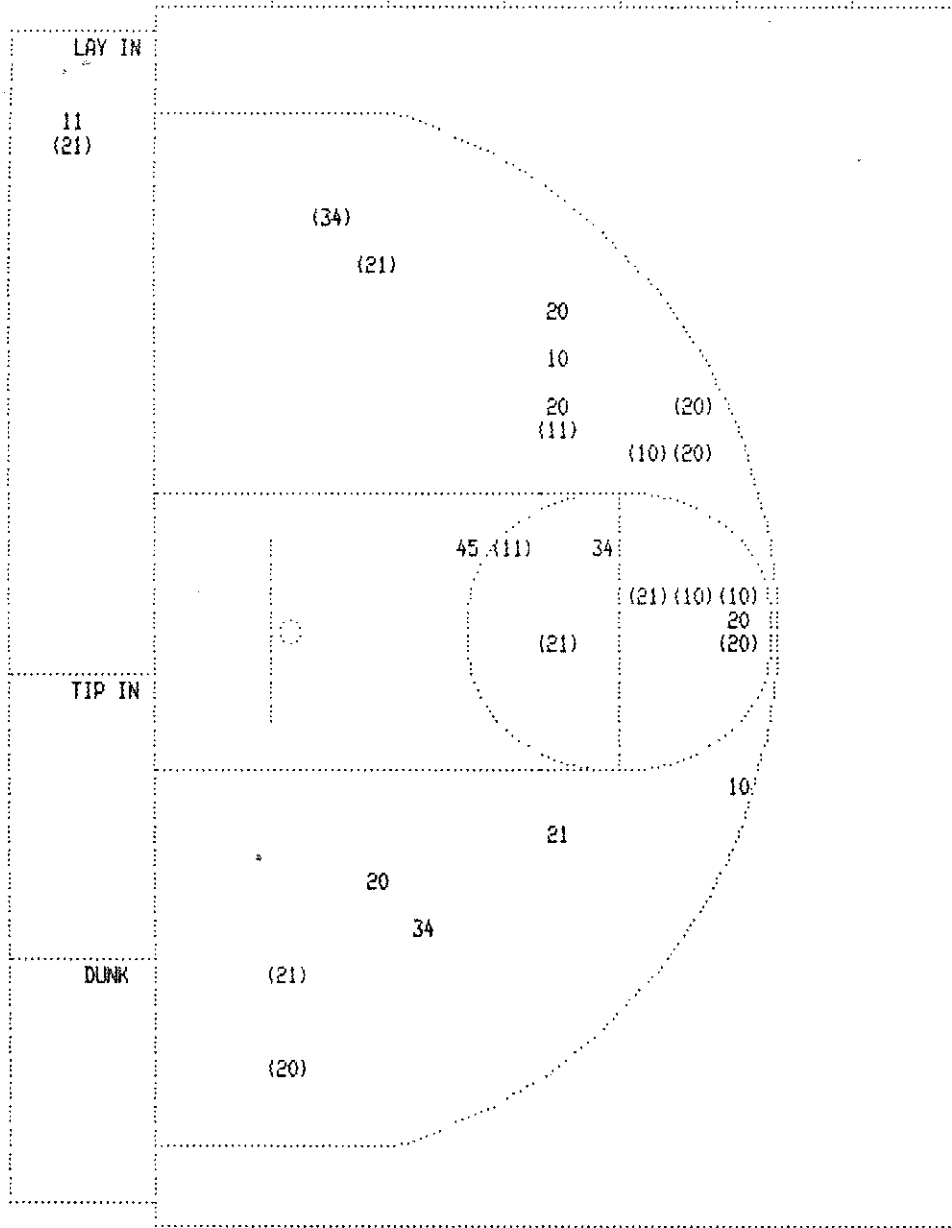

Ballard			
Player		Player	Player
11 - McDuffie,	2 / 3 66.6%	34 - Baxter, Ma	2 / 3 66.6%
21 - Martin, Ke	5 / 6 83.3%		
45 - Gathright,	0 / 1 0.0%		
10 - Bell, Mark	3 / 5 60.0%		
20 - Houston, A	4 / 8 50.0%		
Layups	1-9 Ft	10-15 Ft	Over 15 Ft 3 Pointers Total
1 / 2	1 / 2	5 / 9	9 / 13 16 / 26
50.0%	50.0%	55.6%	69.2% 61.5%

Apollo			
Player		Player	Player
14 - Williams,	5 / 8 62.5%		
23 - Thompson,	3 / 5 60.0%		
45 - Beehr, Zan	0 / 1 0.0%		
05 - Leachman,	4 / 6 66.6%		
12 - Johnson, A	1 / 4 25.0%		
Layups	1-9 Ft	10-15 Ft	Over 15 Ft 3 Pointers Total
6 / 8	2 / 6	3 / 7	2 / 3 13 / 24
75.0%	33.3%	42.9%	66.7% 54.2%